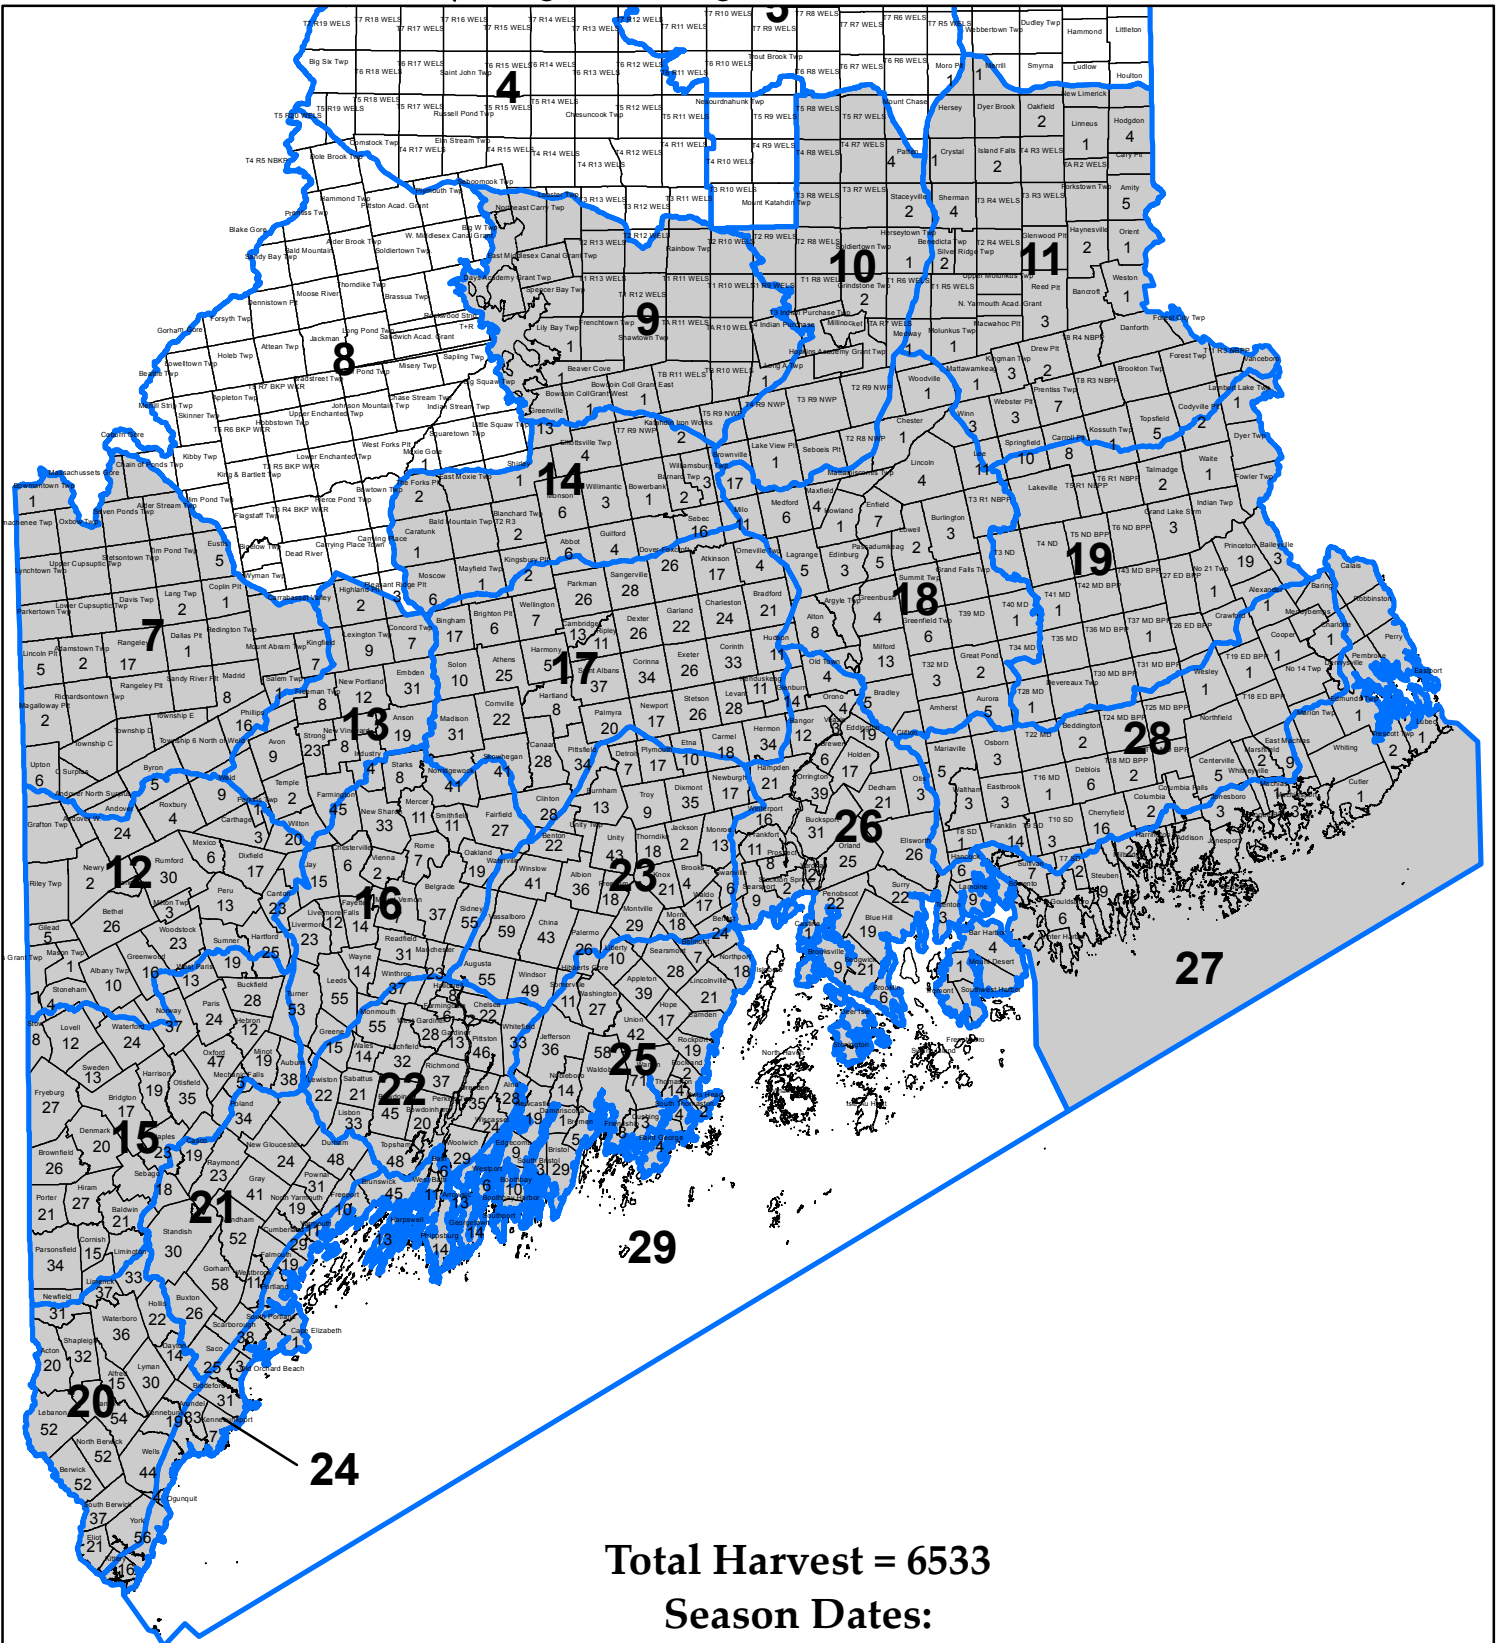

Spring Turkey Harvest 2013

Total Harvest = 6533

Season Dates:

April 29 - June 1, 2013

Youth Day (April 27, 2013)

MDIFW

9/25/2013

Legend

- Wildlife Management Districts
- Spring Turkey Hunting Zone