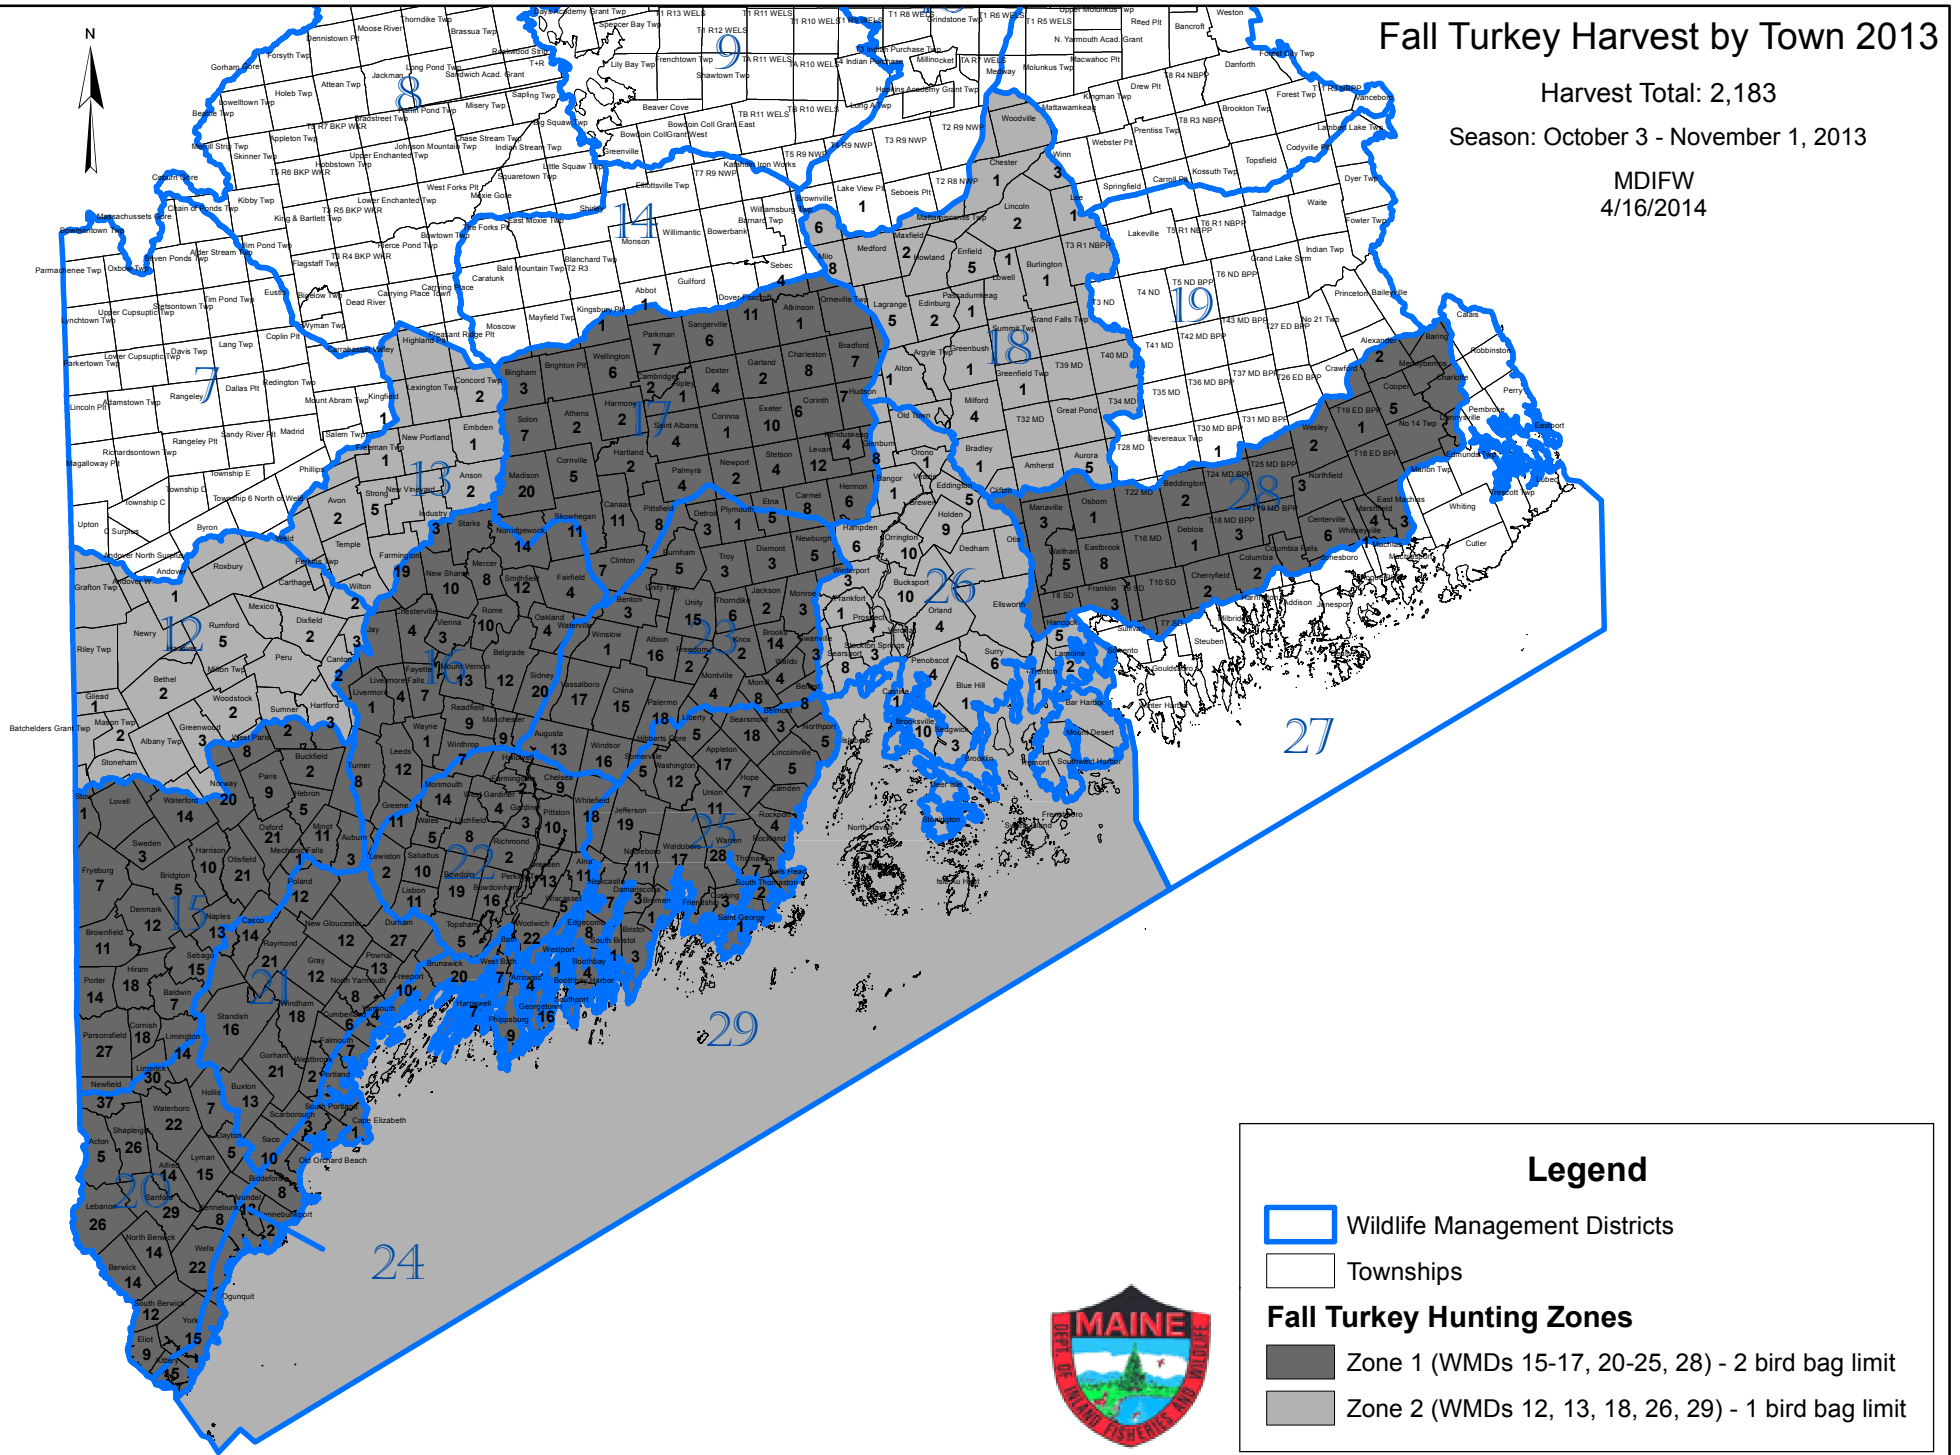

Fall Turkey Harvest by Town 2013

Harvest Total: 2,183

Season: October 3 - November 1, 2013

MDIFW
4/16/2014

Legend

Wildlife Management Districts

Townships

Fall Turkey Hunting Zones

- Zone 1 (WMDs 15-17, 20-25, 28) - 2 bird bag limit
- Zone 2 (WMDs 12, 13, 18, 26, 29) - 1 bird bag limit